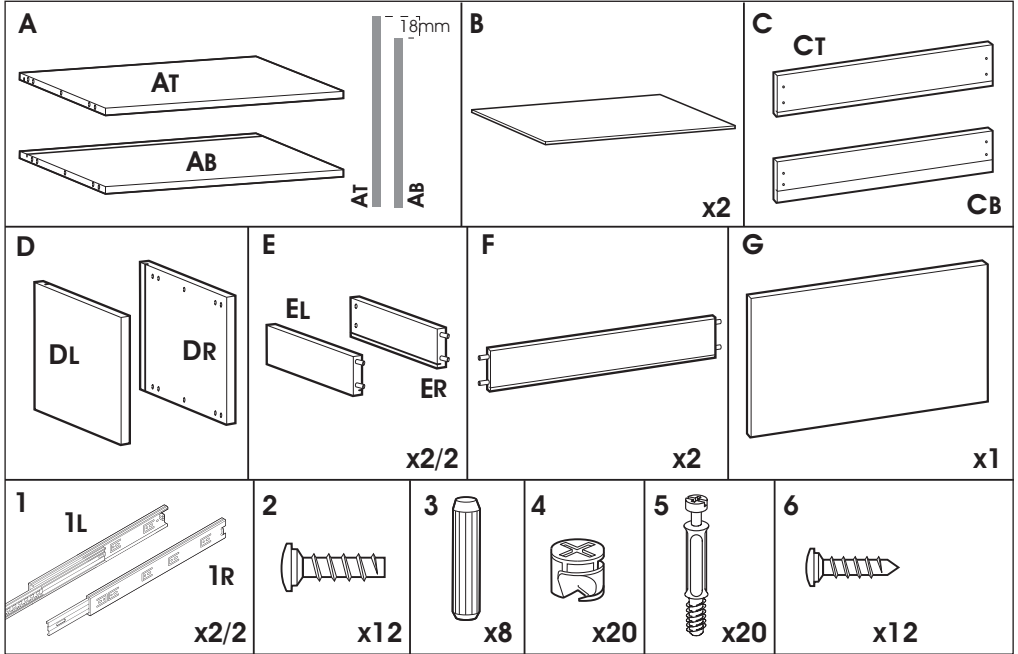

## DRAWER INSTRUCTIONS

**W24" (610mm) & W36" (914mm) Drawer Box**

2687-24-XX & 2687-36-XX

# RELAX

**DRAWER BOX** W24" & 36"

2687-24-XX & 2687-36-XX